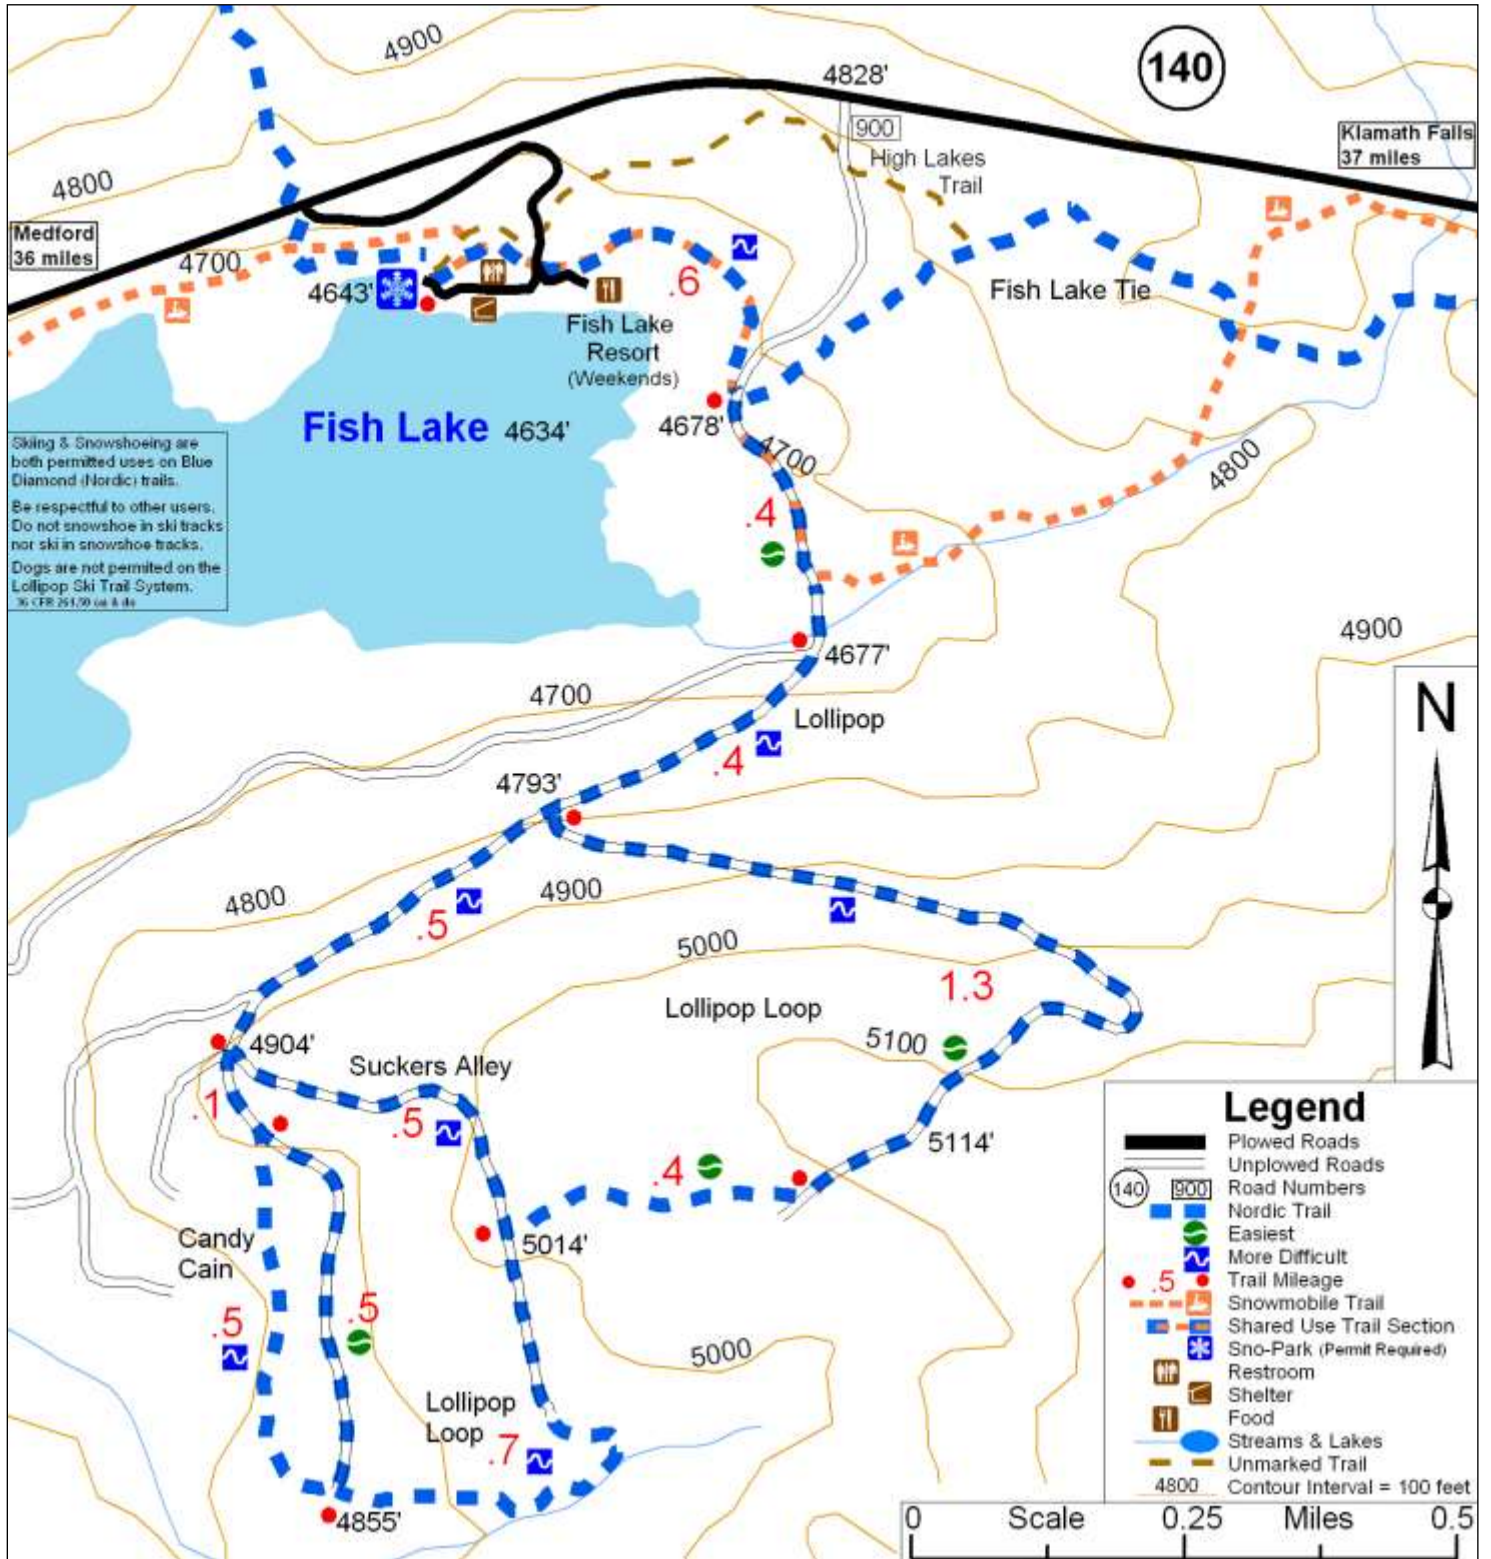

Lollipop Nordic Ski Trail System

Rogue River-Siskiyou National Forest
 High Cascades Ranger District
 47201 Hwy 62
 Prospect, Oregon 97536

Oregon Nordic Club
 Southern Oregon Chapter
 PO Box 1209
 Phoenix, OR 97535

This map was created by the Southern Oregon Chapter, Oregon Nordic Club in cooperation with the Rogue River-Siskiyou National Forest.

Updated - 8 Nov 2013 *Inf*